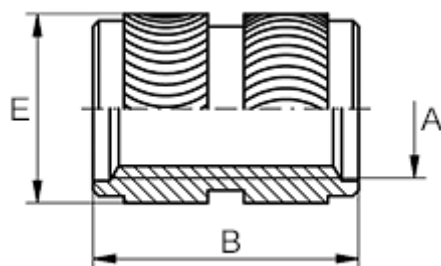

Data Sheet

Article number: 12863000100800
Description: KLEE coil 863 000 100.800
M10 Brass

Measures

Female thread A	= M10
Length B	= 12.7
Min distance to edge	= 5.5
Outer diameter E	= 12.3
Recommended bore diameter W +0.1	= 11.9